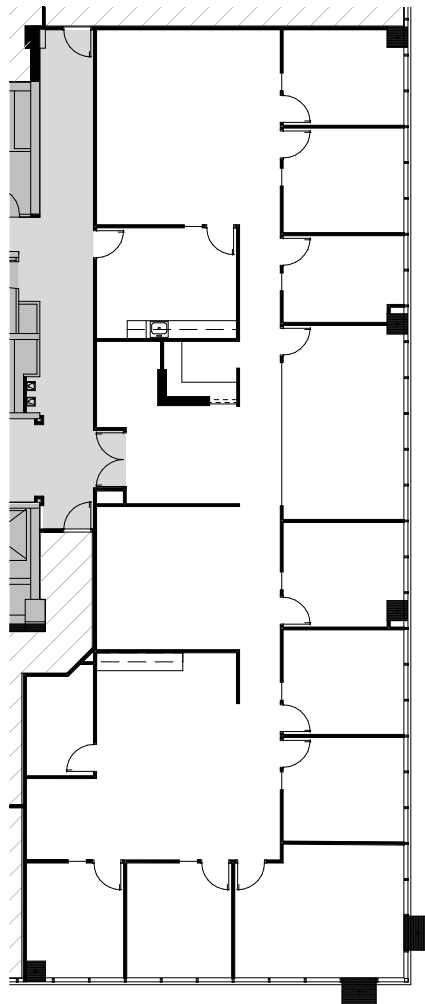

LODO TOWERS

1331 17th Street, Denver, CO 80202

Suites 710

4,796 SF

SARAJANE GOODFELLOW

+1 303 628 7414

sarajane.goodfellow@cbre.com

ALLISON BERRY