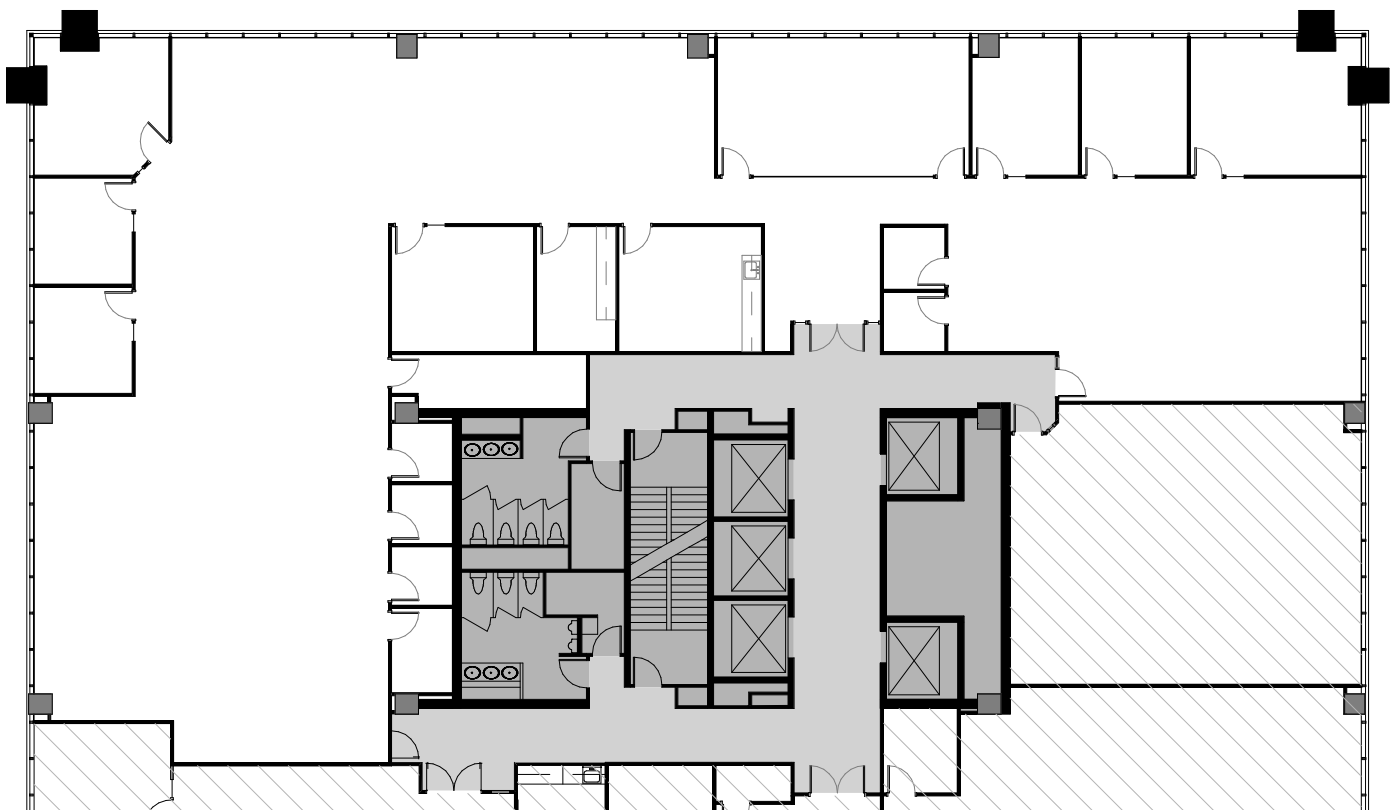

# LODO TOWERS

---

1331 17th Street, Denver, CO 80202

## Suites 600

9,102 SF

**SARAJANE GOODFELLOW**

+1 303 628 7414

sarajane.goodfellow@cbre.com

**ALLISON BERRY**

+1 303 628 7456

allison.berry@cbre.com