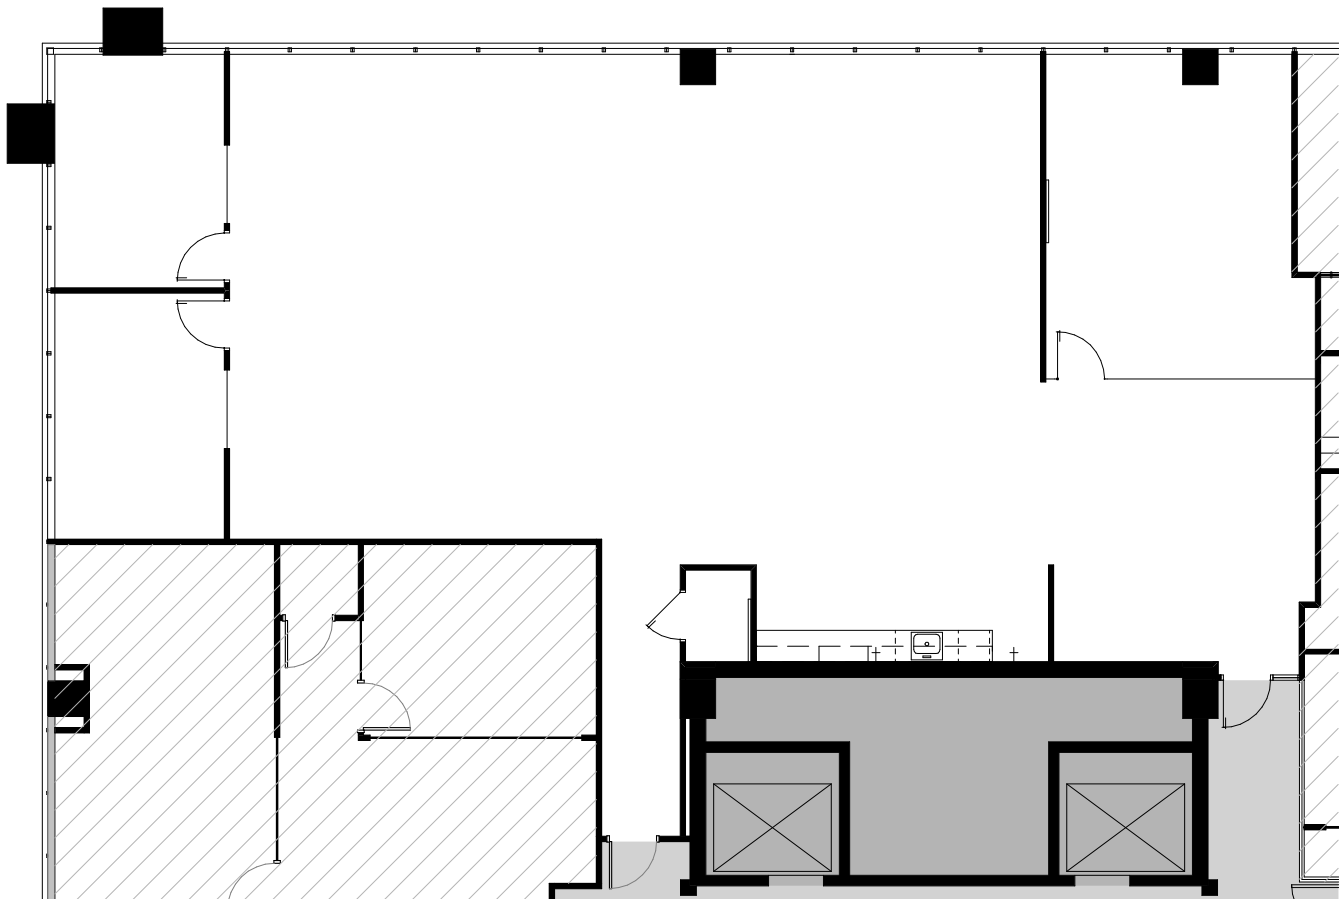

LODO TOWERS

1331 17th Street, Denver, CO 80202

Suite 404

3,698 SF

SARAJANE GOODFELLOW

+1 303 628 7414

sarajane.goodfellow@cbre.com

ALLISON BERRY