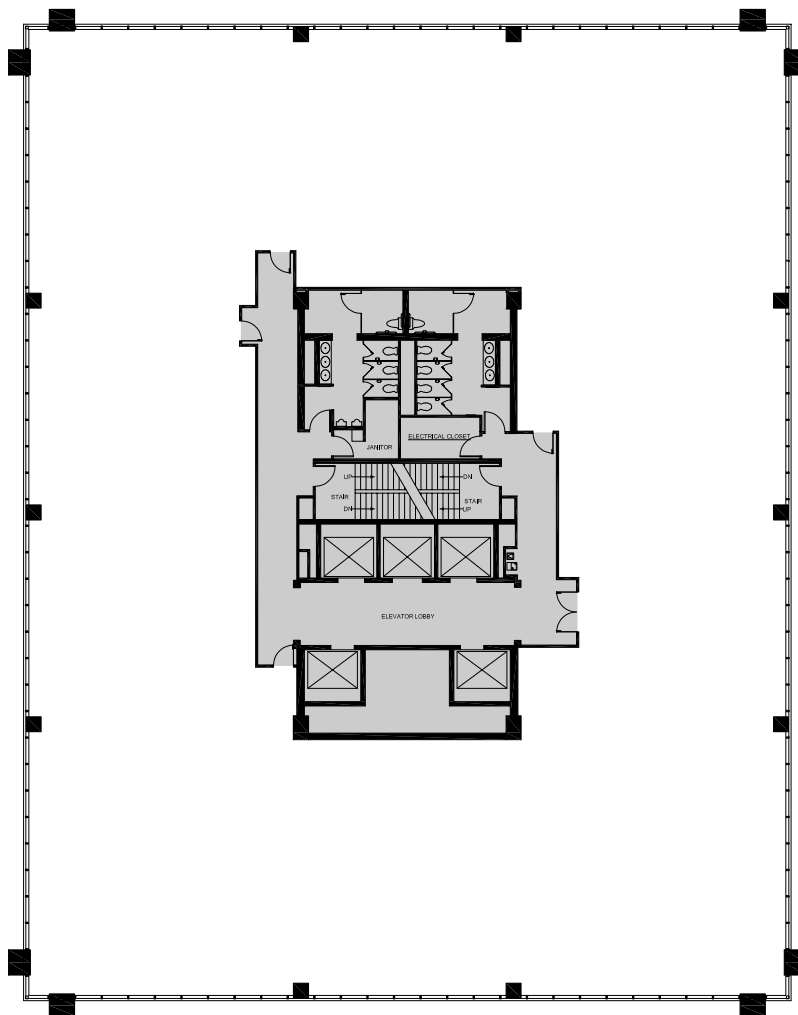

LODO TOWERS

1331 17th Street, Denver, CO 80202

Suites 1200

17,386 SF

SARAJANE GOODFELLOW

+1 303 628 7414

sarajane.goodfellow@cbre.com

ALLISON BERRY