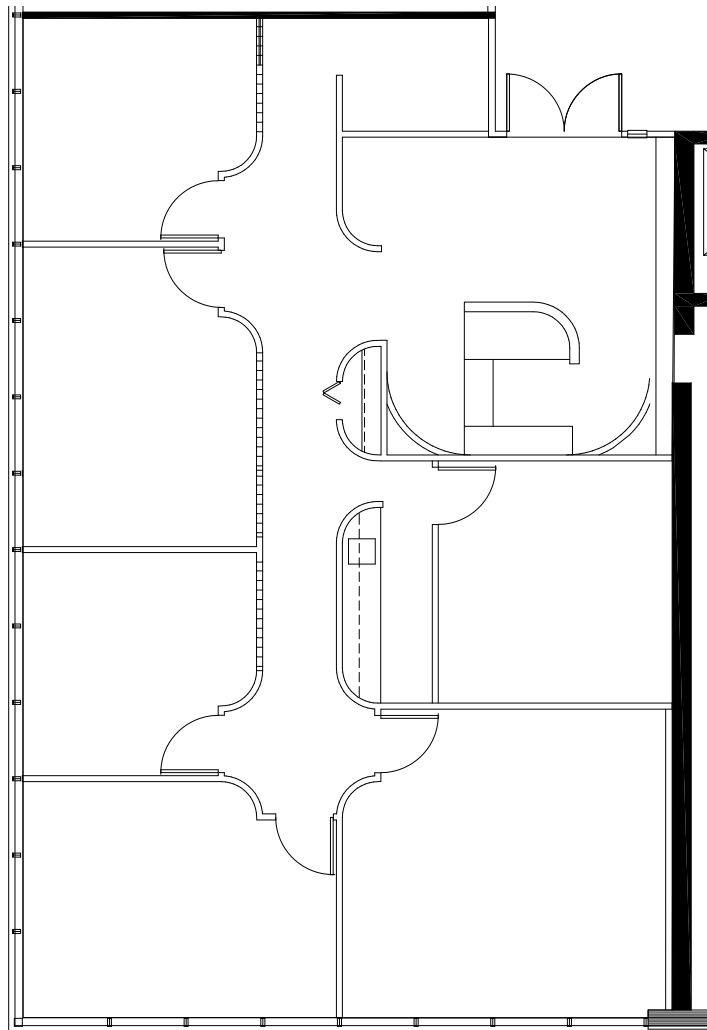

LODO TOWERS

1331 17th Street, Denver, CO 80202

Suites M100

2,002 SF

SARAJANE GOODFELLOW

+1 303 628 7414

sarajane.goodfellow@cbre.com

ALLISON BERRY